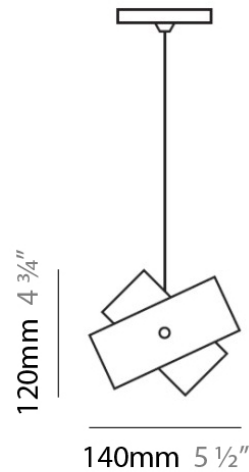

PROJECT	
TYPE	
NOTES	
QUANTITY	
DATE	

TOURBILLON SUSPENSION

D81101

GENERAL

Series: Tourbillon
Brand: Panzeri
Division: Design
Mounting Type: Suspension
Mounting Location: Ceiling
Subcategory: Pendant

PHYSICAL

Shape: Abstract
Diameter (mm): 140
Diameter (in): 5 1/2
Height (mm): 120
Height (in): 4 3/4
Max. Overall Height (mm): 2120
Max. Overall Height (in): 83 1/16
Light Distribution: Omnidirectional
Weight (kg): 0.5
Weight (lbs): 1
Diffuser: White & Black Glass
Fixture Finish: NIC
Fixture Material: Metal

ELECTRICAL

Number of Lamps: 1
Lamp Type: LED Retrofit
Lamp Shape: T4
Bulb Included: Bulb Not Included
Total Output Wattage (W): 3
Max. Wattage Per Lamp (W): 3
Lamp Base: G9
Input Voltage (V): 120

LED

OPTICAL

RATINGS AND CERTIFICATIONS

Certified By: CSA Certified to UL and CSA Standards
IP rating: IP20