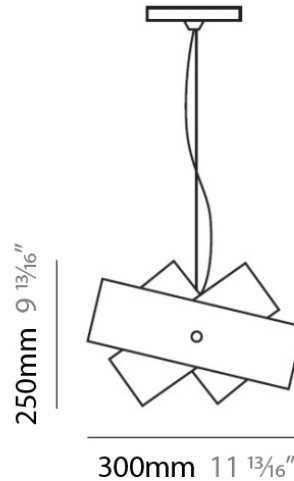

TOURBILLON SUSPENSION

D81108

GENERAL

Series: Tourbillon
Brand: Panzeri
Division: Design
Mounting Type: Suspension
Mounting Location: Ceiling
Subcategory: Pendant

PHYSICAL

Shape: Abstract
Diameter (mm): 300
Diameter (in): 11 3/4
Height (mm): 250
Height (in): 9 7/8
Max. Overall Height (mm): 2250
Max. Overall Height (in): 88 9/16
Light Distribution: Omnidirectional
Weight (kg): 4.09
Weight (lbs): 9
Diffuser: White & Orange Glass
Fixture Finish: NIC
Fixture Material: Metal

ELECTRICAL

Number of Lamps: 1
Lamp Type: LED Retrofit
Lamp Shape: G25
Bulb Included: Bulb Not Included
Total Output Wattage (W): 9
Max. Wattage Per Lamp (W): 9
Lamp Base: E26
Input Voltage (V): 120
Upon Request: 277Vac / GU24

LED

OPTICAL

RATINGS AND CERTIFICATIONS

Certified By: CSA Certified to UL and CSA Standards
IP rating: IP20

PROJECT	
TYPE	
NOTES	
QUANTITY	
DATE