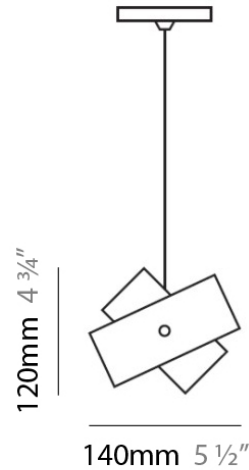

TOURBILLON SUSPENSION

D81100

GENERAL

Series: Tourbillon

Brand: Panzeri

Division: Design

Mounting Type: Suspension

Mounting Location: Ceiling

Subcategory: Pendant

PHYSICAL

Shape: Abstract

Diameter (mm): 140

Diameter (in): 5 1/2

Height (mm): 120

Height (in): 4 3/4

Max. Overall Height (mm): 2120

Max. Overall Height (in): 83 7/16

Light Distribution: Omnidirectional

Weight (kg): 0.5

Weight (lbs): 1

Diffuser: White Glass

Fixture Finish: NIC

Fixture Material: Metal

ELECTRICAL

Number of Lamps: 1

Lamp Type: LED Retrofit

Lamp Shape: T4

Bulb Included: Bulb Not Included

Total Output Wattage (W): 3

Max. Wattage Per Lamp (W): 3

Lamp Base: G9

Input Voltage (V): 120

LED

OPTICAL

RATINGS AND CERTIFICATIONS

Certified By: CSA Certified to UL and CSA Standards

IP rating: IP20